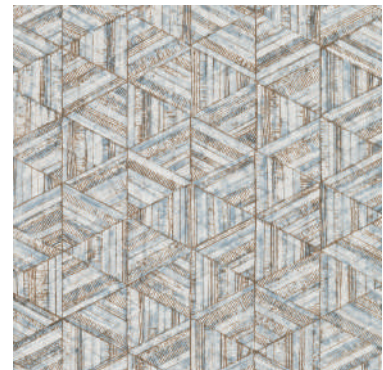

UD2578N - Metallic Accent

UD2579N - Metallic Accent

UD2580N - Metallic Accent

UD2581N - Metallic Accent
Shown on Previous Page

UD2582N - Metallic Accent

UD2583N - Metallic Accent

UD2584N - Metallic Accent

Repeat 25.25 in (64,13 cm) - Roll Width 27 in (68,58 cm) - Roll Length 27 ft (8,22 m)
Type II (20 oz.) Non-Woven Vinyl Wallcovering - Price Code A
Also available in 54" Width. Please see last page for more information.