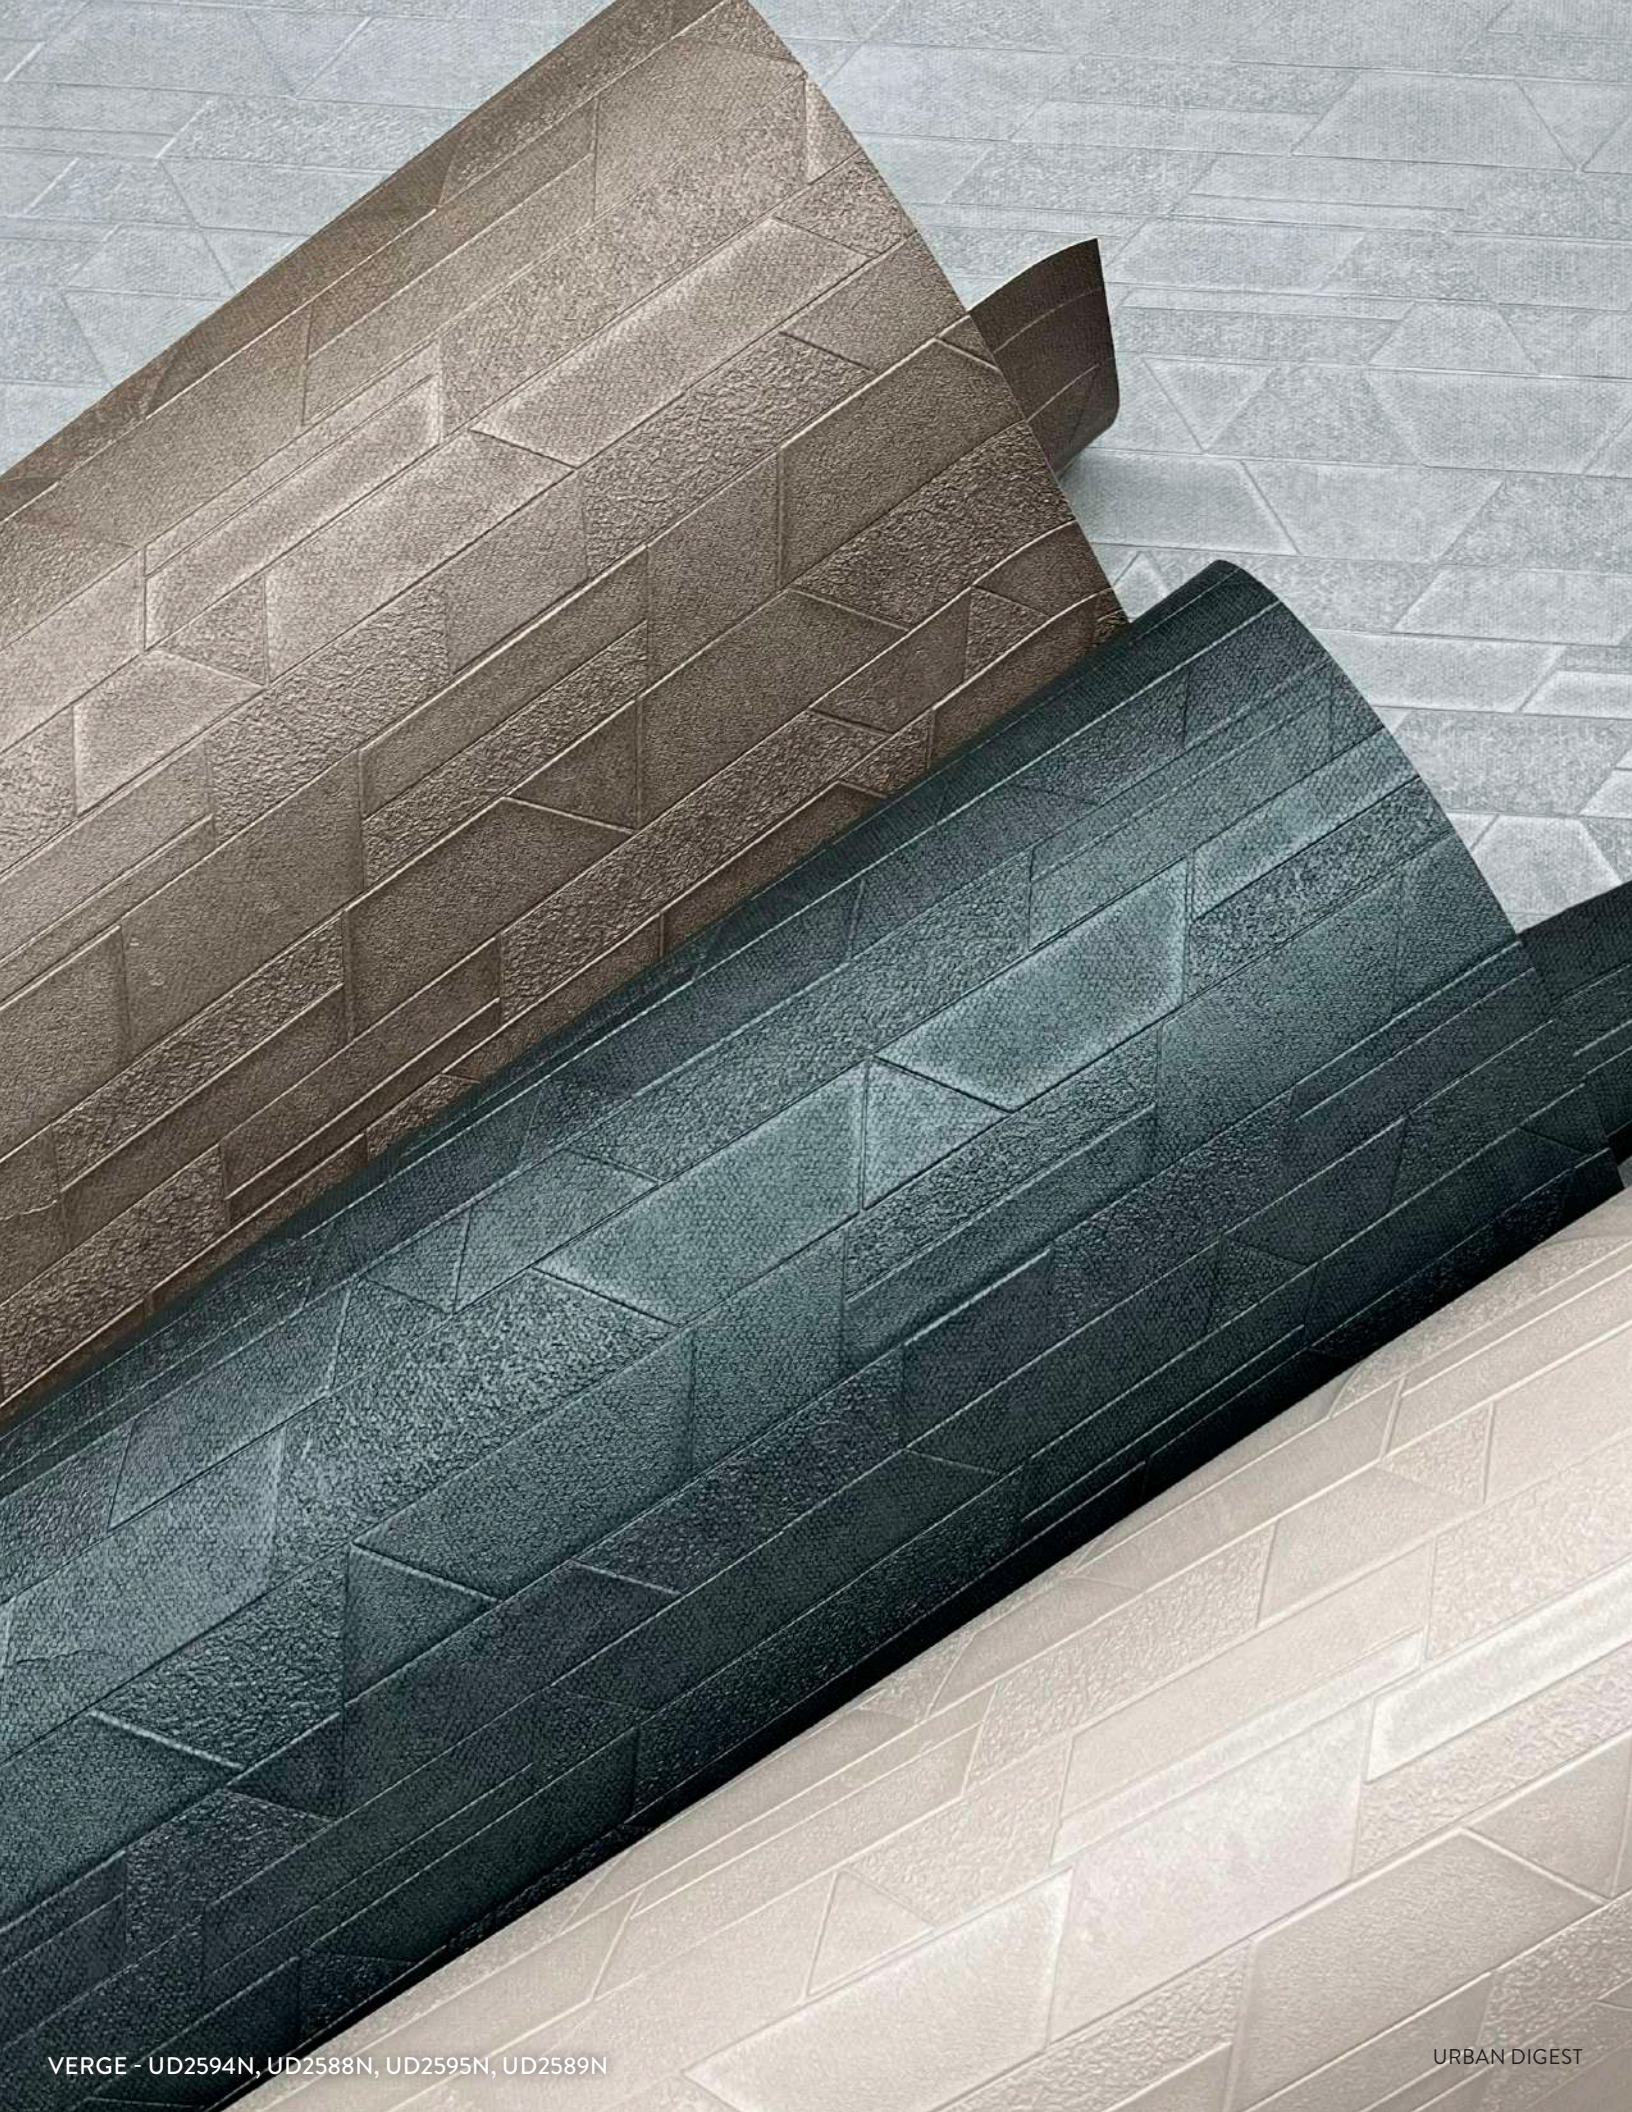

©Design Copyright York Wallcoverings, Inc., All Rights Reserved.

VERGE

The distinctive patterning of Verge defines columns of alternating rough and smooth triangles and clean fold lines to create light play across a field of contemporary texture and color.